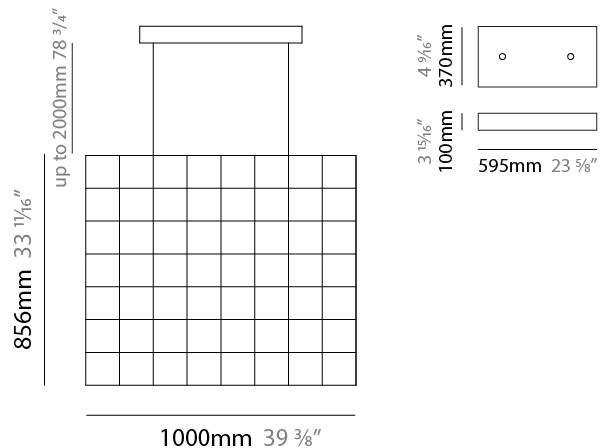

COSMOS SQUARE SUSPENSION

D101944-

base number   LED Dimming   Color Temperature   Finish Options

1. To build a product code in our configurator select the specify button on the base model # product page
2. To build a manual product code on this datasheet choose from the options listed below in blue font and add the suffix to the base model #

GENERAL

Series: Cosmos Square
Brand: Quasar
Division: Design
Mounting Type: Suspension
Mounting Location: Ceiling
Subcategory: Ambient

PHYSICAL

Shape: Square
Length (mm): 1000
Length (in): 39 ³/₈"
Width (mm): 1000
Width (in): 39 ³/₈"
Height (mm): 850
Height (in): 33 ⁷/₁₆"
Max. Overall Height (mm): 2850
Max. Overall Height (in): 112 ³/₁₆"
Light Distribution: Omnidirectional
Weight (kg): 24
Weight (lbs): 52.91
Fixture Finish: [NIC / BRA / BBR](#)
Fixture Material: Metal
Cable Details: 2000mm Cable
Upon Request: Custom Sizes Optional Dowlight upon request

ELECTRICAL

Lamp Type: LED
Input Wattage (W): 328.8
Dimming: [0-10V Dimming / Phase Dimming (120Vac Only)](#)
Driver Included: Yes
Driver Location: Integrated
Driver Type: Constant Voltage - Universal
Driver Class: Class 2
Input Voltage (V): 120 - 277
Output Voltage (V): 12

LED

Number of LEDs: 548
Color Temperature (°K): [2400 / 2800](#)
Max. Delivered Lumen (lm): 16440 (2800K)
CRI: >90 CRI
Lamp Life (hrs): 50000

OPTICAL

RATINGS AND CERTIFICATIONS

Certified By: Certified for North American Standards
IP rating: IP20