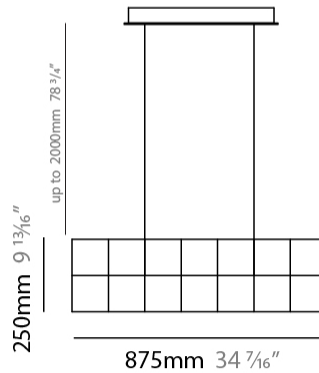

1. To build a product code in our configurator select the specify button on the base model # product page
2. To build a manual product code on this datasheet choose from the options listed below in blue font and add the suffix to the base model #

GENERAL

Series: Cosmos Square
Brand: Quasar
Division: Design
Mounting Type: Suspension
Mounting Location: Ceiling
Subcategory: Ambient

PHYSICAL

Shape: Rectangle
Length (mm): 875
Length (in): 34 ⁷/₁₆
Width (mm): 395
Width (in): 15 ⁹/₁₆
Height (mm): 250
Height (in): 9 ¹³/₁₆
Max. Overall Height (mm): 2250
Max. Overall Height (in): 88 ⁹/₁₆
Light Distribution: Omnidirectional
Weight (kg): 4
Weight (lbs): 8.82
Fixture Finish: [NIC / BRA / BBR](#)
Fixture Material: Metal
Cable Details: 2000mm Cable
Upon Request: Custom Sizes Optional Dowlight upon request

ELECTRICAL

Lamp Type: LED
Input Wattage (W): 57.6
Dimming: [Non-Dimming / Phase Dimming (120vac Only)](#)
Driver Included: Yes
Driver Location: Integrated
Driver Type: Constant Voltage - Universal
Driver Class: Class 2
Input Voltage (V): 120 - 277
Output Voltage (V): 12
Upon Request: (Not included - see components) Integral: 0-10Vdc dimming

LED

Number of LEDs: 96
Color Temperature (°K): [2400 / 2800](#)
Max. Delivered Lumen (lm): 2880 (2800K)
CRI: >90 CRI
Lamp Life (hrs): 50000

OPTICAL

RATINGS AND CERTIFICATIONS

Certified By: Certified for North American Standards
IP rating: IP20