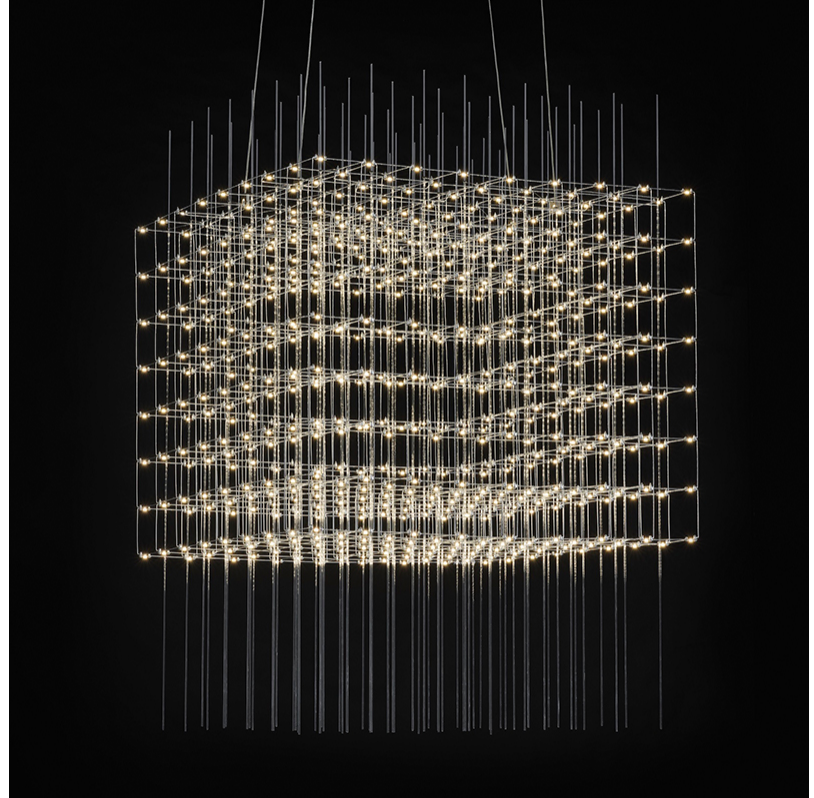

COSMOS SQUARE SUSPENSION

D101743-

base number   LED Dimming   Color Temperature   Finish Options

1. To build a product code in our configurator select the specify button on the base model # product page
2. To build a manual product code on this datasheet choose from the options listed below in blue font and add the suffix to the base model #

GENERAL

Series: Cosmos Square
Brand: Quasar
Division: Design
Mounting Type: Suspension
Mounting Location: Ceiling
Subcategory: Ambient

PHYSICAL

Shape: Square
Length (mm): 1000
Length (in): 39 ³/₈"
Width (mm): 1000
Width (in): 39 ³/₈"
Height (mm): 850
Height (in): 33 ⁷/₁₆"
Max. Overall Height (mm): 2850
Max. Overall Height (in): 112 ³/₁₆"
Light Distribution: Omnidirectional
Weight (kg): 24
Weight (lbs): 52.91
[Fixture Finish: NIC / BRA / BBR](#)
Fixture Material: Metal
Cable Details: 2000mm Cable
Upon Request: Custom Sizes Optional Dowlight upon request

ELECTRICAL

Lamp Type: LED
Input Wattage (W): 328.8
[Dimming: Non-Dimming / Phase Dimming (120vac Only)](#)
Driver Included: Yes
Driver Location: Integrated
Driver Type: Constant Voltage - Universal
Driver Class: Class 2
Input Voltage (V): 120 - 277
Output Voltage (V): 12

LED

Number of LEDs: 548
[Color Temperature (°K): 2400 / 2800](#)
Max. Delivered Lumen (lm): 16440 (2800K)
CRI: >90 CRI
Lamp Life (hrs): 50000

OPTICAL

RATINGS AND CERTIFICATIONS

Certified By: Certified for North American Standards
IP rating: IP20