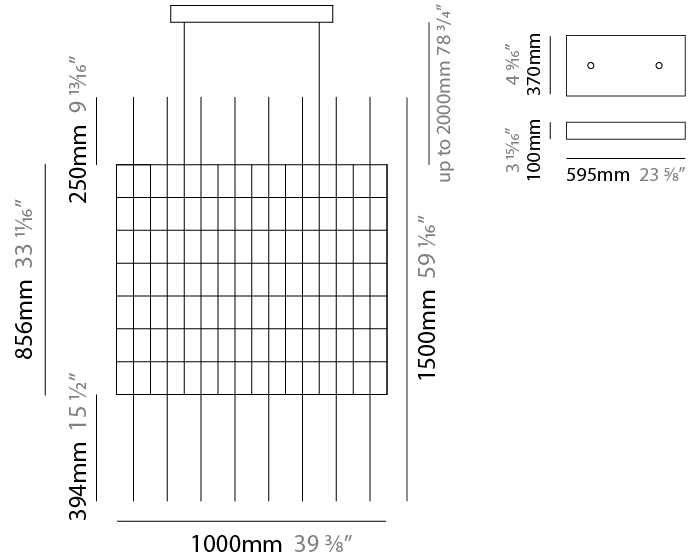

COSMOS SQUARE SUSPENSION

D101743-

base number   LED Dimming   Color Temperature   Finish Options

1. To build a product code in our configurator select the specify button on the base model # product page
2. To build a manual product code on this datasheet choose from the options listed below in blue font and add the suffix to the base model #

GENERAL

Series: Cosmos Square
Brand: Quasar
Division: Design
Mounting Type: Suspension
Mounting Location: Ceiling
Subcategory: Ambient

PHYSICAL

Shape: Square
Length (mm): 1000
Length (in): 39 ³/₈"
Width (mm): 1000
Width (in): 39 ³/₈"
Height (mm): 850
Height (in): 33 ⁷/₁₆"
Max. Overall Height (mm): 2850
Max. Overall Height (in): 112 ³/₁₆"
Light Distribution: Omnidirectional
Weight (kg): 24
Weight (lbs): 52.91
[Fixture Finish: NIC / BRA / BBR](#)
Fixture Material: Metal
Cable Details: 2000mm Cable
Upon Request: Custom Sizes Optional Dowlight upon request

ELECTRICAL

Lamp Type: LED
Input Wattage (W): 328.8
[Dimming: Non-Dimming / Phase Dimming (120vac Only)](#)
Driver Included: Yes
Driver Location: Integrated
Driver Type: Constant Voltage - Universal
Driver Class: Class 2
Input Voltage (V): 120 - 277
Output Voltage (V): 12

LED

Number of LEDs: 548
[Color Temperature (°K): 2400 / 2800](#)
Max. Delivered Lumen (lm): 16440 (2800K)
CRI: >90 CRI
Lamp Life (hrs): 50000

OPTICAL

RATINGS AND CERTIFICATIONS

Certified By: Certified for North American Standards
IP rating: IP20