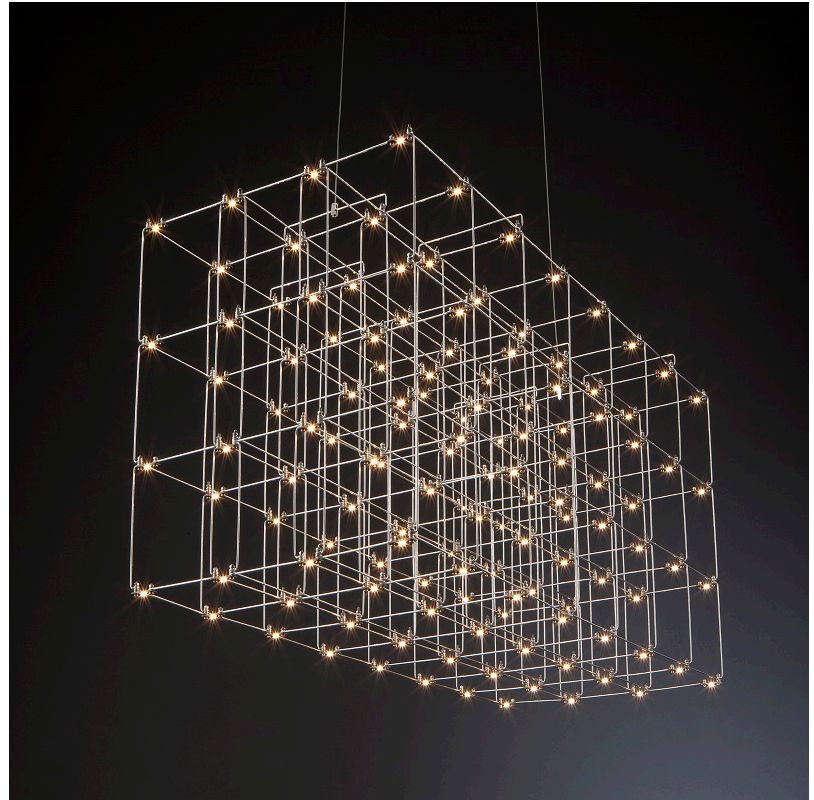

1. To build a product code in our configurator select the specify button on the base model # product page
2. To build a manual product code on this datasheet choose from the options listed below in blue font and add the suffix to the base model #

GENERAL

Series: Cosmos Square
Brand: Quasar
Division: Design
Mounting Type: Suspension
Mounting Location: Ceiling
Subcategory: Ambient

PHYSICAL

Shape: Rectangle
Length (mm): 875
Length (in): 34 ⁷/₁₆
Width (mm): 395
Width (in): 15 ⁹/₁₆
Height (mm): 250
Height (in): 9 ¹³/₁₆
Max. Overall Height (mm): 2250
Max. Overall Height (in): 88 ⁹/₁₆
Light Distribution: Omnidirectional
Weight (kg): 4
Weight (lbs): 8.82
Fixture Finish: [NIC / BRA / BBR](#)
Fixture Material: Metal
Cable Details: 2000mm Cable
Upon Request: Custom Sizes Optional Dowlight upon request

ELECTRICAL

Lamp Type: LED
Input Wattage (W): 57.6
Dimming: [Non-Dimming / Phase Dimming (120vac Only)](#)
Driver Included: Yes
Driver Location: Integrated
Driver Type: Constant Voltage - Universal
Driver Class: Class 2
Input Voltage (V): 120 - 277
Output Voltage (V): 12
Upon Request: (Not included - see components) Integral: 0-10Vdc dimming

LED

Number of LEDs: 96
Color Temperature (°K): [2400 / 2800](#)
Max. Delivered Lumen (lm): 2880 (2800K)
CRI: >90 CRI
Lamp Life (hrs): 50000

OPTICAL

RATINGS AND CERTIFICATIONS

Certified By: Certified for North American Standards
IP rating: IP20