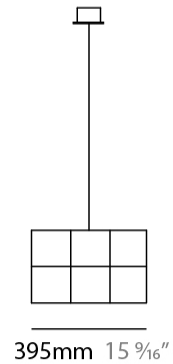

1. To build a product code in our configurator select the specify button on the base model # product page
2. To build a manual product code on this datasheet choose from the options listed below in blue font and add the suffix to the base model #

GENERAL

Series: Cosmos Square
Brand: Quasar
Division: Design
Mounting Type: Suspension
Mounting Location: Ceiling
Subcategory: Ambient

PHYSICAL

Shape: Rectangle
Length (mm): 875
Length (in): 34 ⁷/₁₆
Width (mm): 395
Width (in): 15 ⁹/₁₆
Height (mm): 250
Height (in): 9 ¹³/₁₆
Max. Overall Height (mm): 2250
Max. Overall Height (in): 88 ⁹/₁₆
Light Distribution: Omnidirectional
Weight (kg): 4
Weight (lbs): 8.82
Fixture Finish: [NIC / BRA / BBR](#)
Fixture Material: Metal
Cable Details: 2000mm Cable
Upon Request: Custom Sizes Optional Dowlight upon request

ELECTRICAL

Lamp Type: LED
Input Wattage (W): 57.6
Dimming: [Non-Dimming / Phase Dimming (120vac Only)](#)
Driver Included: Yes
Driver Location: Integrated
Driver Type: Constant Voltage - Universal
Driver Class: Class 2
Input Voltage (V): 120 - 277
Output Voltage (V): 12
Upon Request: (Not included - see components) Integral: 0-10Vdc dimming

LED

Number of LEDs: 96
Color Temperature (°K): [2400 / 2800](#)
Max. Delivered Lumen (lm): 2880 (2800K)
CRI: >90 CRI
Lamp Life (hrs): 50000

OPTICAL

RATINGS AND CERTIFICATIONS

Certified By: Certified for North American Standards
IP rating: IP20