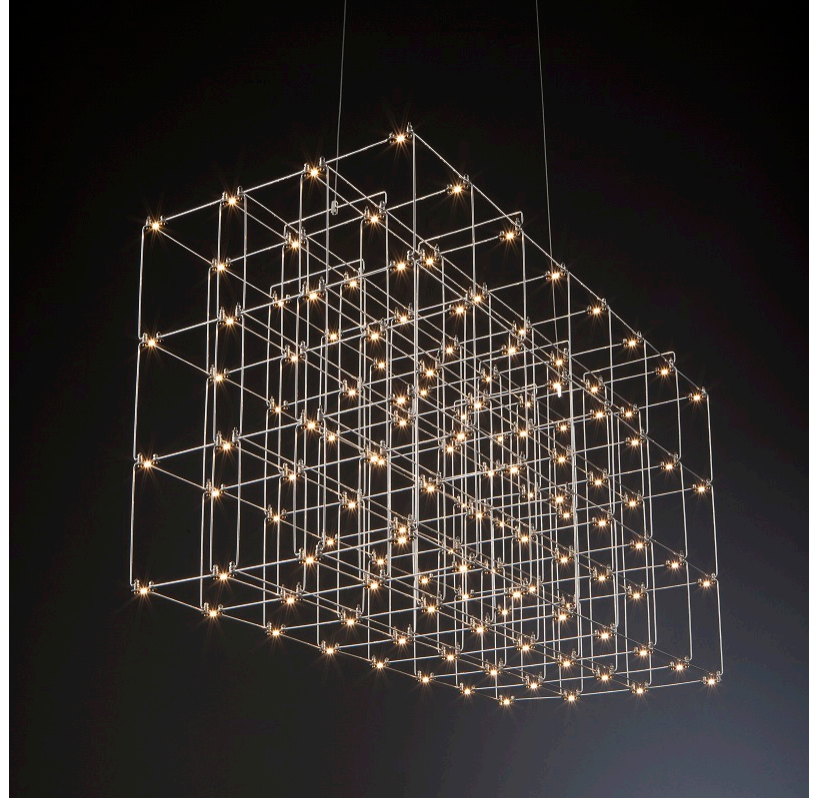

COSMOS SQUARE SUSPENSION

D101944-

base number   LED Dimming   Color Temperature   Finish Options

1. To build a product code in our configurator select the specify button on the base model # product page
2. To build a manual product code on this datasheet choose from the options listed below in blue font and add the suffix to the base model #

GENERAL

Series: Cosmos Square
Brand: Quasar
Division: Design
Mounting Type: Suspension
Mounting Location: Ceiling
Subcategory: Ambient

PHYSICAL

Shape: Square
Length (mm): 1000
Length (in): 39 ³/₈"
Width (mm): 1000
Width (in): 39 ³/₈"
Height (mm): 850
Height (in): 33 ⁷/₁₆"
Max. Overall Height (mm): 2850
Max. Overall Height (in): 112 ³/₁₆"
Light Distribution: Omnidirectional
Weight (kg): 24
Weight (lbs): 52.91
Fixture Finish: [NIC / BRA / BBR](#)
Fixture Material: Metal
Cable Details: 2000mm Cable
Upon Request: Custom Sizes Optional Dowlight upon request

ELECTRICAL

Lamp Type: LED
Input Wattage (W): 328.8
Dimming: [0-10V Dimming / Phase Dimming (120Vac Only)](#)
Driver Included: Yes
Driver Location: Integrated
Driver Type: Constant Voltage - Universal
Driver Class: Class 2
Input Voltage (V): 120 - 277
Output Voltage (V): 12

LED

Number of LEDs: 548
Color Temperature (°K): [2400 / 2800](#)
Max. Delivered Lumen (lm): 16440 (2800K)
CRI: >90 CRI
Lamp Life (hrs): 50000

OPTICAL

RATINGS AND CERTIFICATIONS

Certified By: Certified for North American Standards
IP rating: IP20