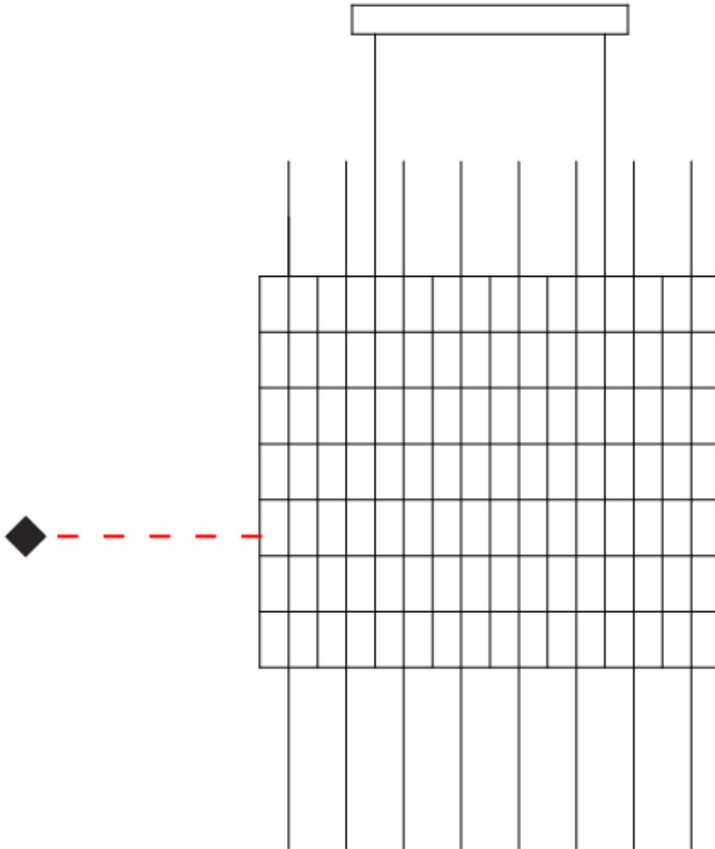

COSMOS SQUARE SUSPENSION

D101743-

PROJECT _____

TYPE _____

SPECIFIER _____

QUANTITY _____

DATE _____

D