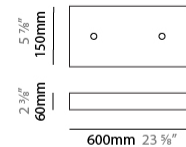

1. To build a product code in our configurator select the specify button on the base model # product page
2. To build a manual product code on this datasheet choose from the options listed below in blue font and add the suffix to the base model #

GENERAL

Series: Cosmos Square
Brand: Quasar
Division: Design
Mounting Type: Suspension
Mounting Location: Ceiling
Subcategory: Ambient

PHYSICAL

Shape: Rectangle
Length (mm): 875
Length (in): 34 ⁷/₁₆
Width (mm): 395
Width (in): 15 ⁹/₁₆
Height (mm): 250
Height (in): 9 ¹³/₁₆
Max. Overall Height (mm): 2250
Max. Overall Height (in): 88 ⁹/₁₆
Light Distribution: Omnidirectional
Weight (kg): 4
Weight (lbs): 8.82
Fixture Finish: [NIC / BRA / BBR](#)
Fixture Material: Metal
Cable Details: 2000mm Cable
Upon Request: Custom Sizes Optional Dowlight upon request

ELECTRICAL

Lamp Type: LED
Input Wattage (W): 57.6
Dimming: [Non-Dimming / Phase Dimming (120vac Only)](#)
Driver Included: Yes
Driver Location: Integrated
Driver Type: Constant Voltage - Universal
Driver Class: Class 2
Input Voltage (V): 120 - 277
Output Voltage (V): 12
Upon Request: (Not included - see components) Integral: 0-10Vdc dimming

LED

Number of LEDs: 96
Color Temperature (°K): [2400 / 2800](#)
Max. Delivered Lumen (lm): 2880 (2800K)
CRI: >90 CRI
Lamp Life (hrs): 50000

OPTICAL

RATINGS AND CERTIFICATIONS

Certified By: Certified for North American Standards
IP rating: IP20